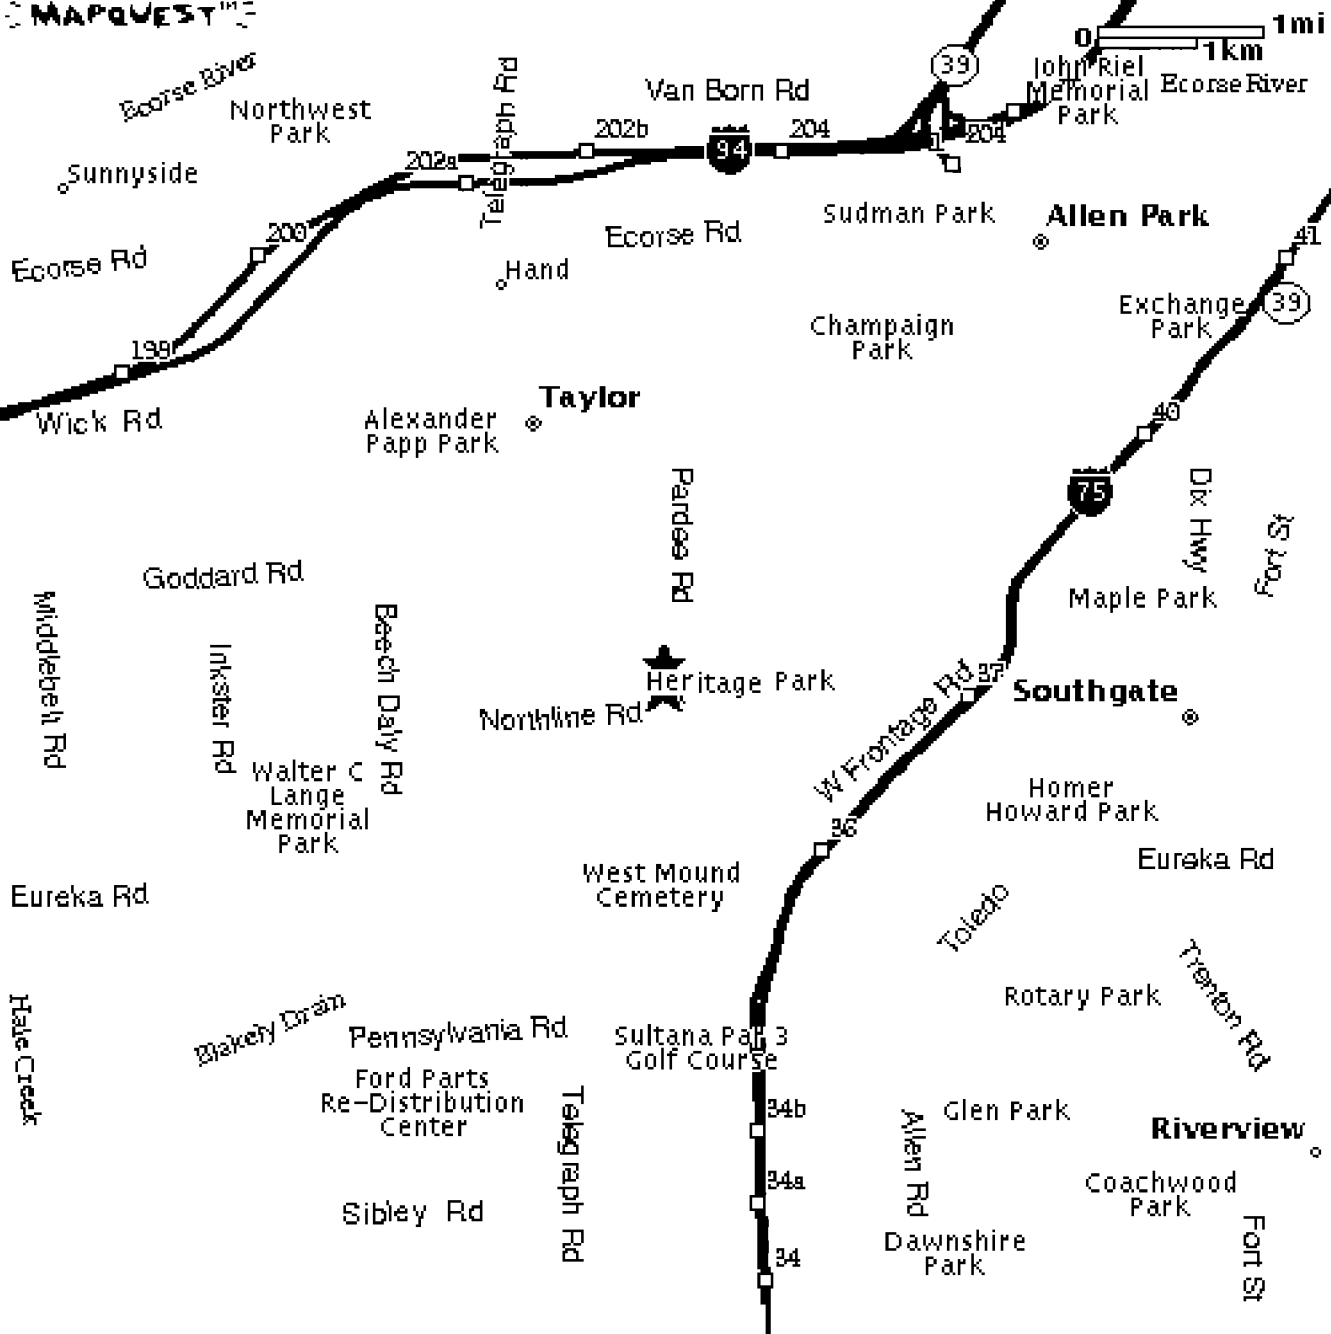

PARDEE

NORTHLINE

Heritage Park does not have an address  
 The address above is that of the Community Center which is located in front of the park, please use this address When configuring directions

**Taylor**

**Southgate**

**Riverview**

Sultana Park 3  
Golf Course

West Mound  
Cemetery

Heritage Park

Walter C  
Lange  
Memorial  
Park

Homer  
Howard  
Park

Rotary Park

Dawnshire  
Park

Coachwood  
Park

Ford Parts  
Re-Distribution  
Center

Toledo

W Frontage Rd

Pardee Rd

Beech Daly Rd

Blakely Drain

Pennsylvania Rd

Sibley Rd

Telegraph Rd

Trenton Rd

Fort St

Fort St

Dix Hwy

Exchange  
Park